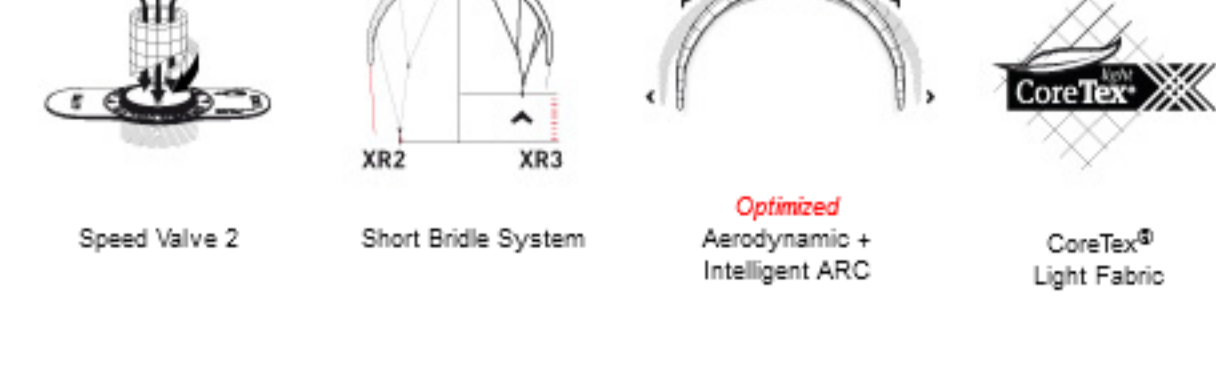

AGILITY

- > Direct bar feeling with dynamic feedback when steering the kite
- > Crisp ride experience and real kite loops in light wind
- > Applied light wind construction, thinner tubes and the new CoreTex® Light Canopy

LIGHT WIND PERFORMANCE

- > Early planing ability and easy upwind ability at under 10 knots
- > Massive jump height and hangtime
- > Plenty of depower reserve for strengthening wind