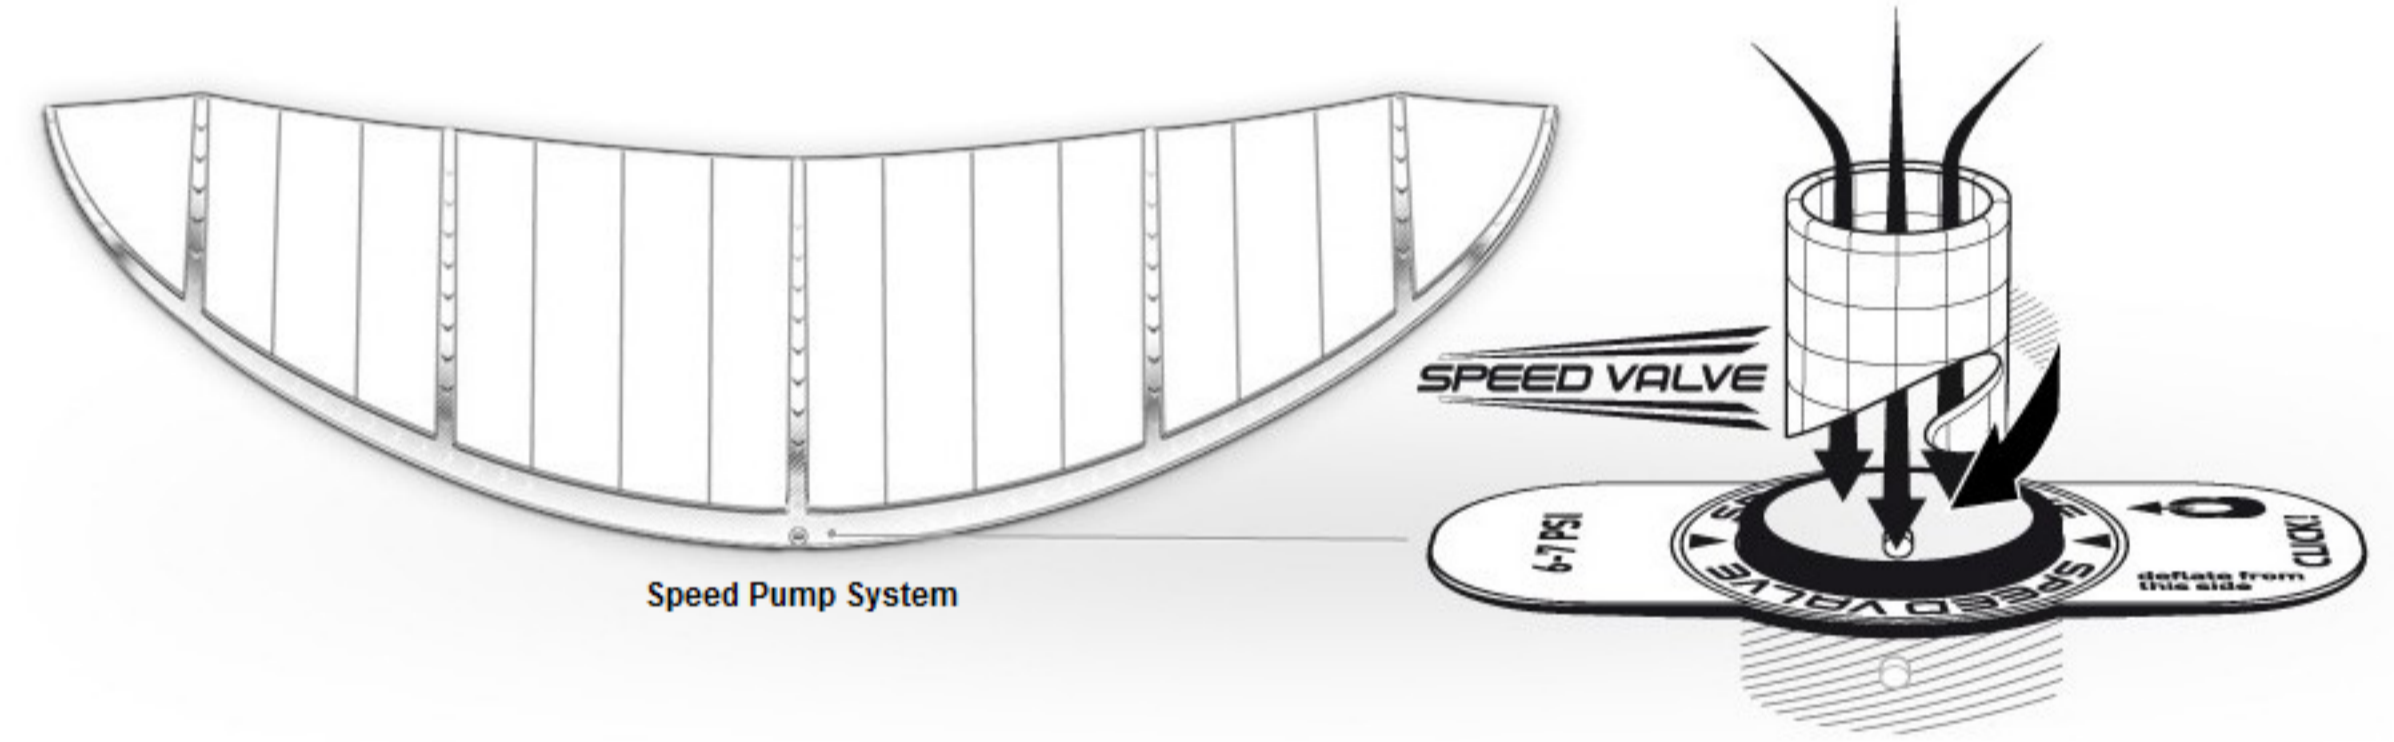

SPEED PUMP SYSTEM + SPEED VALVE 2

- > Improved Speed Pump System with the new Speed Valve 2
- > Quicker inflation
- > Deflate in seconds
- > Compatible with the standard pump hose

The Riot XR3 LW features the proven CORE Speed Pump System: The tube is positioned in a service friendly manner – light and streamlined with the fabric.