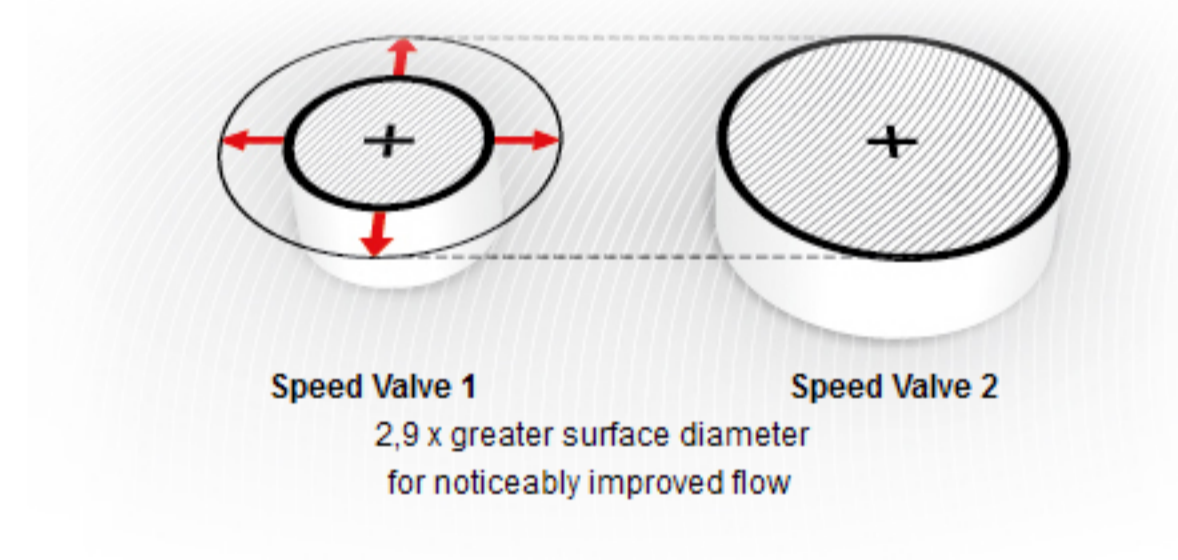

Speed Valve 2: 2.9 x greater surface diameter for noticeably improved flow