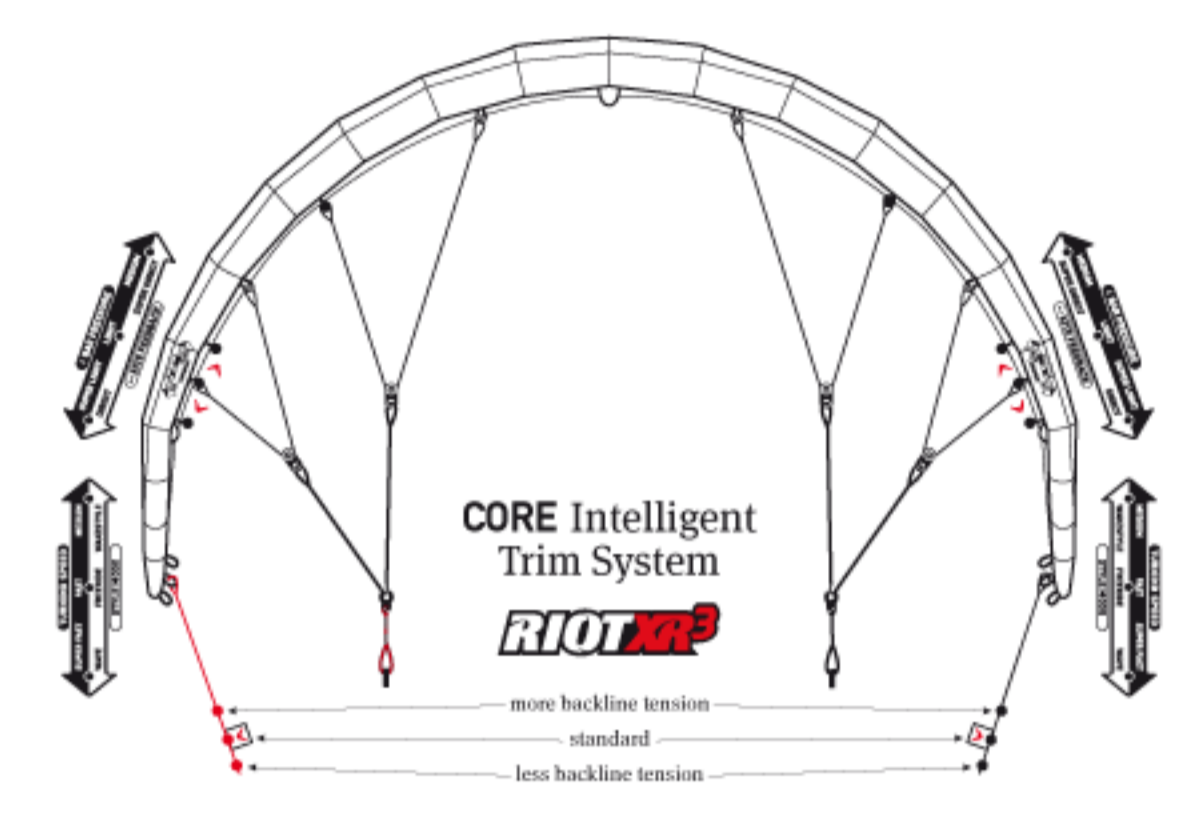

LIGHTWIND PERFORMANCE

The Riot XR3 LW impressed with its prominent early planing ability in light wind conditions. It allows you to cruise in comfort with easy and efficient upwind ability. The Intelligent ARC allows for massive power for high jumps and hangtime – on demand.

To maximize the light wind performance of the Riot XR3 LW we supply, as standard, the kite with line extensions. You will find these at the front of the kite bag.