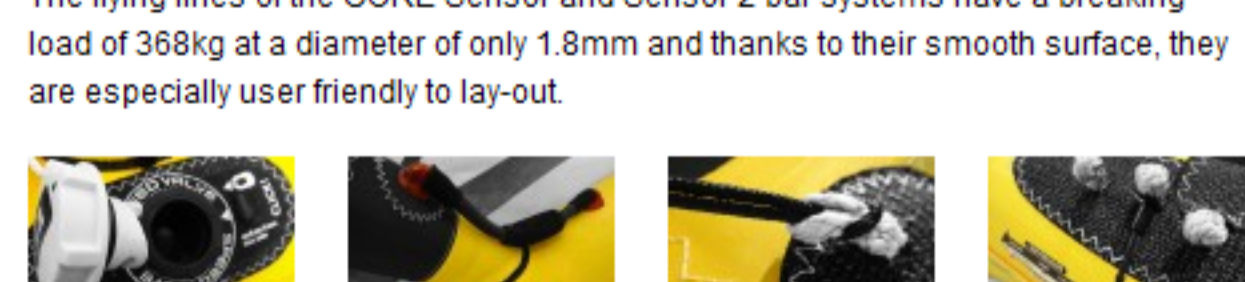

Attention to detail: We divided the kites profile into 20 single panels of fabric to get out the maximum of flying performance out of the kite.