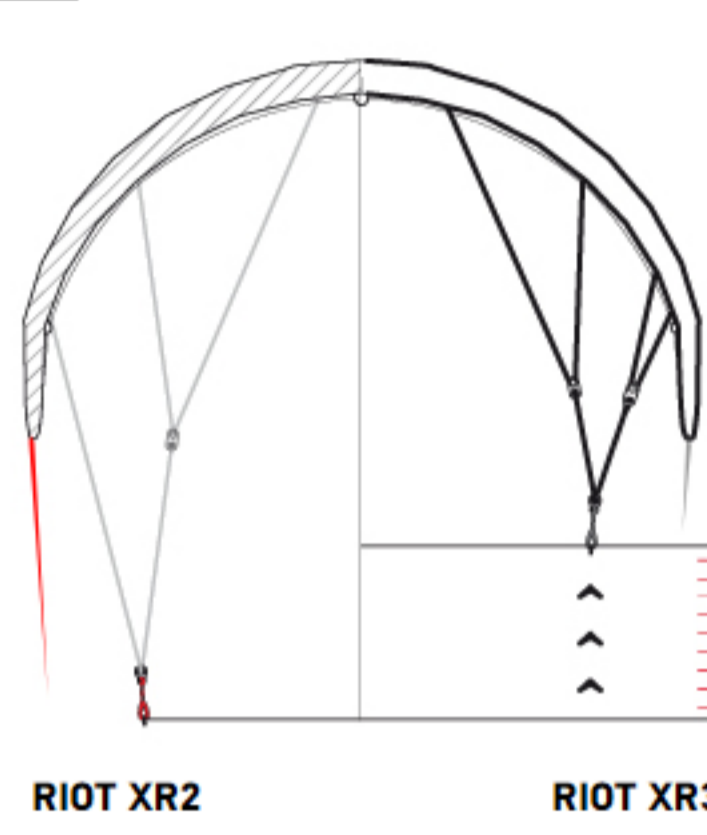

Enjoy every day on the water!

RIOT XR3 LW
THE POWERFUL LIGHTWIND KITE WITH EASY SHEET&GO

The LW directly benefits from the new developments of its little brother, the Riot XR3. The new Short Bridle System allows for a very direct bar feeling and dynamic feedback when steering the kite. This enables real kite loops, which were previously unheard of during light wind sessions.

Thanks to its dynamic properties, the Riot XR3 LW makes you feel as if you were flying a noticeably smaller kite, whilst topping it off by being an absolute hangtime machine.

AGILITY

- > Direct bar feeling with dynamic feedback when steering the kite
- > Crisp ride experience and real kite loops in light wind
- > Applied light wind construction, thinner tubes and the new CoreTex® Light Canopy

LIGHT WIND PERFORMANCE

- > Early planing ability and easy upwind ability at under 10 knots
- > Massive jump height and hangtime
- > Plenty of depower reserve for strengthening wind

AGILITY

SHORT BRIDLE SYSTEM

For the Riot XR3 LW the new Short Bridle System was specifically tuned for light wind conditions. We were able to improve on the, already impressive, agility of the predecessor.

- > Dynamic steering
- > Precise kite feedback
- > Feather light bar pressure

CORE INTELLIGENT TRIM SYSTEM (CIT)

The CORE Intelligent Trim System allows you set the bar feedback levels and tuning speed individually.

The kite's factory settings are ideally set up for 90% of all kites.

LIGHTWIND PERFORMANCE

The Riot XR3 LW impressed with its prominent early planing ability in light wind conditions. It allows you to cruise in comfort with easy and efficient upwind ability. The Intelligent ARC allows for massive power for high jumps and hangtime – on demand.